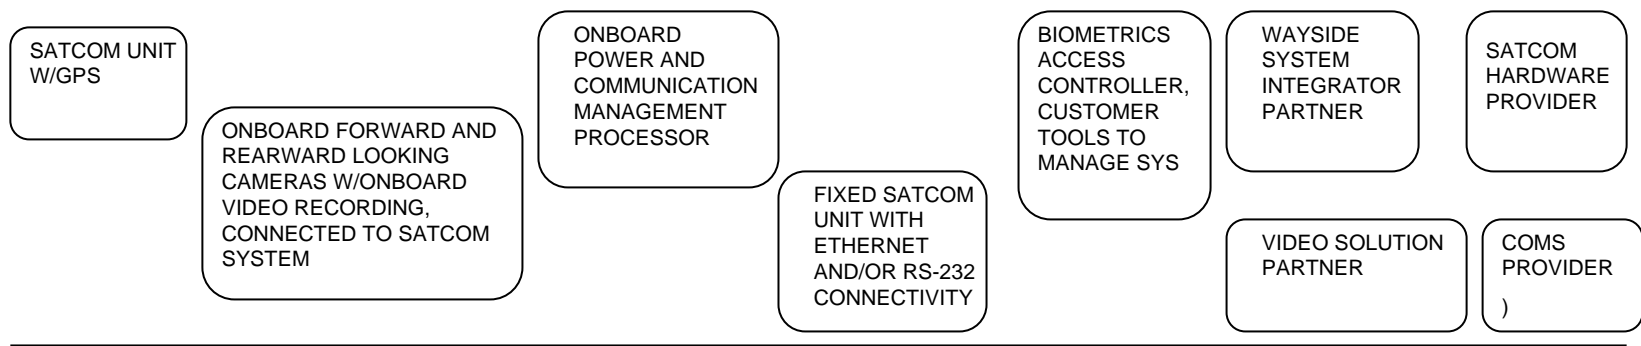

# LOCOMOTIVE SECURITY APPLICATION FUNCTIONALITY CHART

S  
O  
L  
U  
T  
I  
O  
N  
S

A  
P  
P  
L  
I  
C  
A  
T  
I  
O  
N  
S

D E V E L O P M E N T

BACK OFFICE  
COMMUNICATION  
SYSTEM MANAGER

GUI APPLICATION  
FOR CUSTOMER  
INTERFACE TO  
SYSTEMS

OPERATIONS  
CENTER

SYSTEM  
DEVELOPMENT  
AND SUPPORT