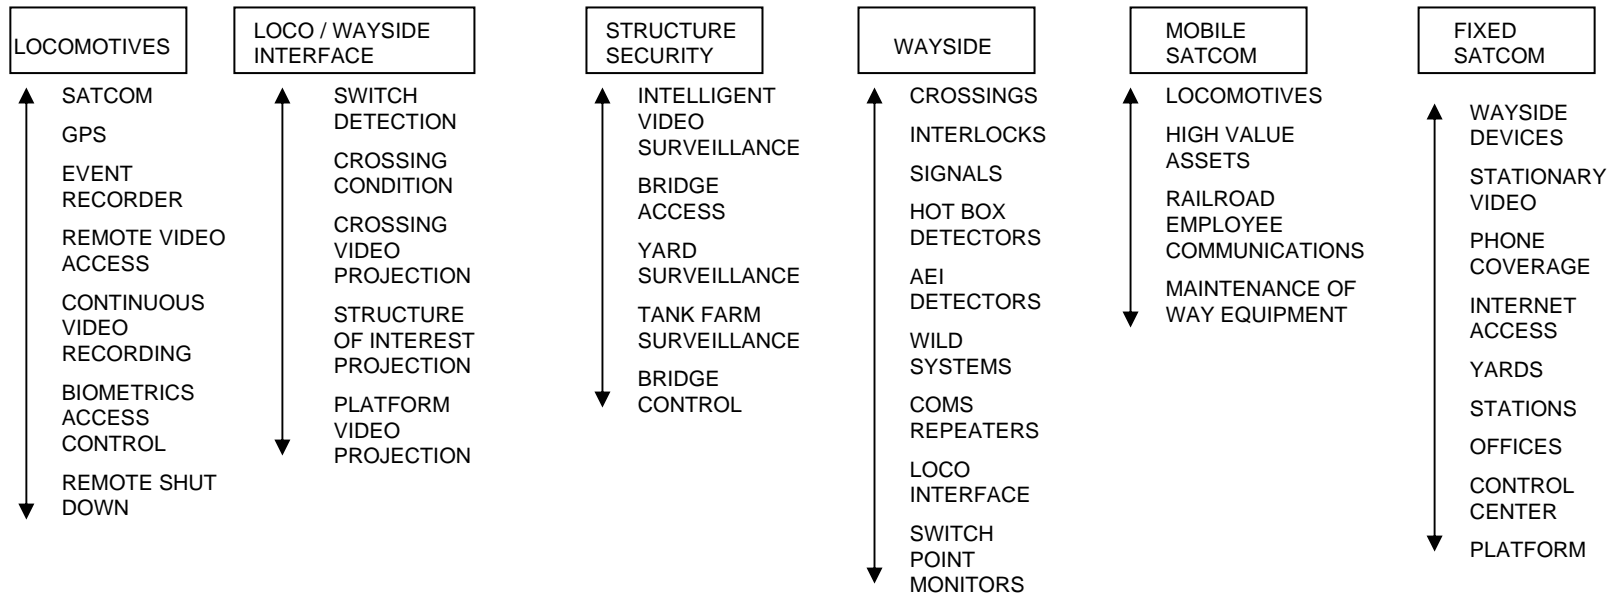

# LOCOMOTIVE SECURITY APPLICATION FUNCTIONALITY CHART

S  
O  
L  
U  
T  
I  
O  
N  
S

A  
P  
P  
L  
I  
C  
A  
T  
I  
O  
N  
S

D E V E L O P M E N T

BACK OFFICE  
COMMUNICATION  
SYSTEM MANAGER

GUI APPLICATION  
FOR CUSTOMER  
INTERFACE TO  
SYSTEMS

OPERATIONS  
CENTER

SYSTEM  
DEVELOPMENT  
AND SUPPORT